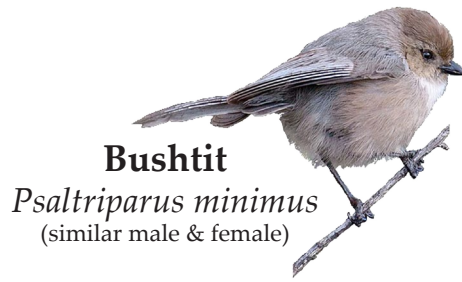

Black Phoebe
Sayornis nigricans
(similar male & female)

Bushtit
Psaltriparus minimus
(similar male & female)