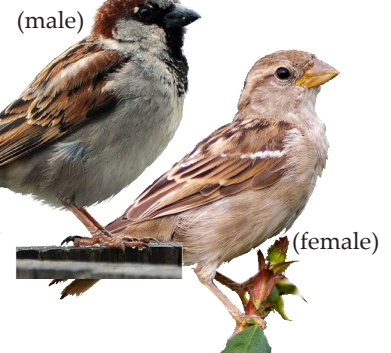

(male)

(female)

House Sparrow
Passer domesticus