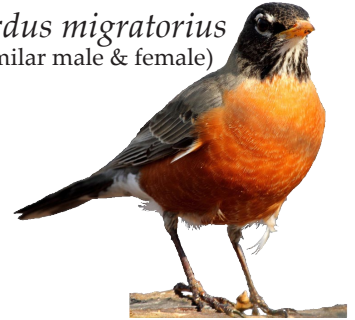

Western Scrub-jay
Aphelocoma californica
(similar male & female)

(female) (male)

Anna's Hummingbird
Calypte anna

American Robin
Turdus migratorius
(similar male & female)

(male) **Western Bluebird**
Sialia mexicana

(female)

(female)

Brewer's Blackbird
Euphagus cyanocephalus

(male)

American Crow
Corvus brachyrhynchos
(similar male & female)

European Starling
Sturnus vulgaris
(similar male & female)

Gull
(similar male & female)