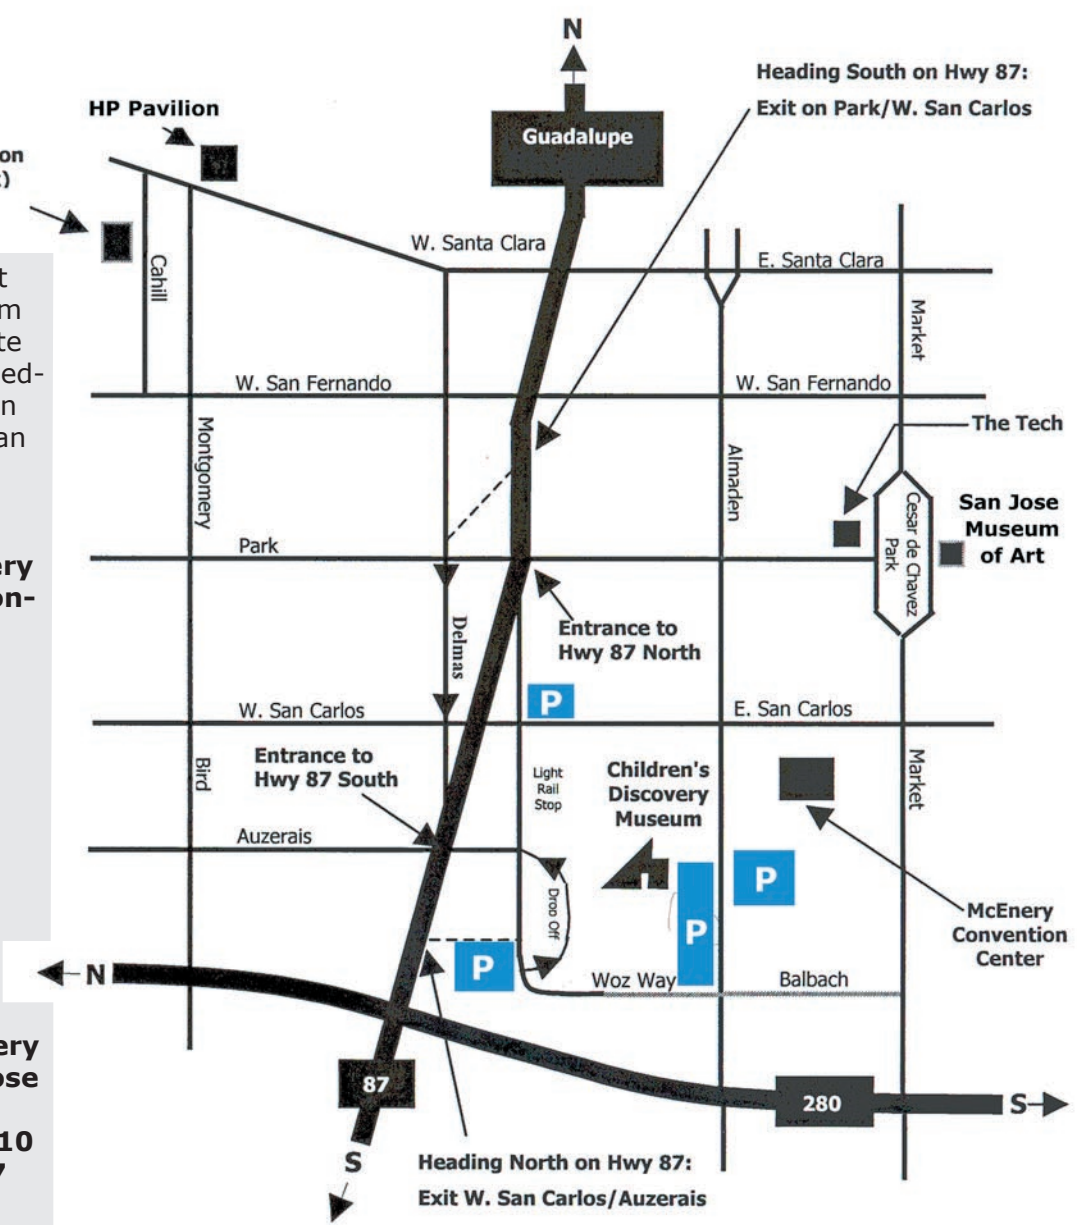

The parking lots that surround the Museum charge a variable rate based on events scheduled in the downtown area. Parking fees can range from \$3.00 to \$7.00 per vehicle.

Children's Discovery Museum has no control over the daily rate charged.

Children's Discovery Museum of San Jose
180 Woz Way
San Jose, CA 95110
(408) 298-5437

Directions to Children's Discovery Museum (by car/van)

Heading **North** on 87 (Guadalupe Parkway):
 Exit at San Carlos/Auzerais.
 Turn right on Woz Way and take next right into parking lot.

Directions back to freeway (from Woz/87 lot)

To **South** 87 (Guadalupe Parkway):
 Turn right on Woz Way
 Turn left on Almaden Blvd.
 Turn left on W. San Carlos St.
 Turn left on Woz Way
 Turn right on Auzerais Ave.
 Entrance to 87 South is on left