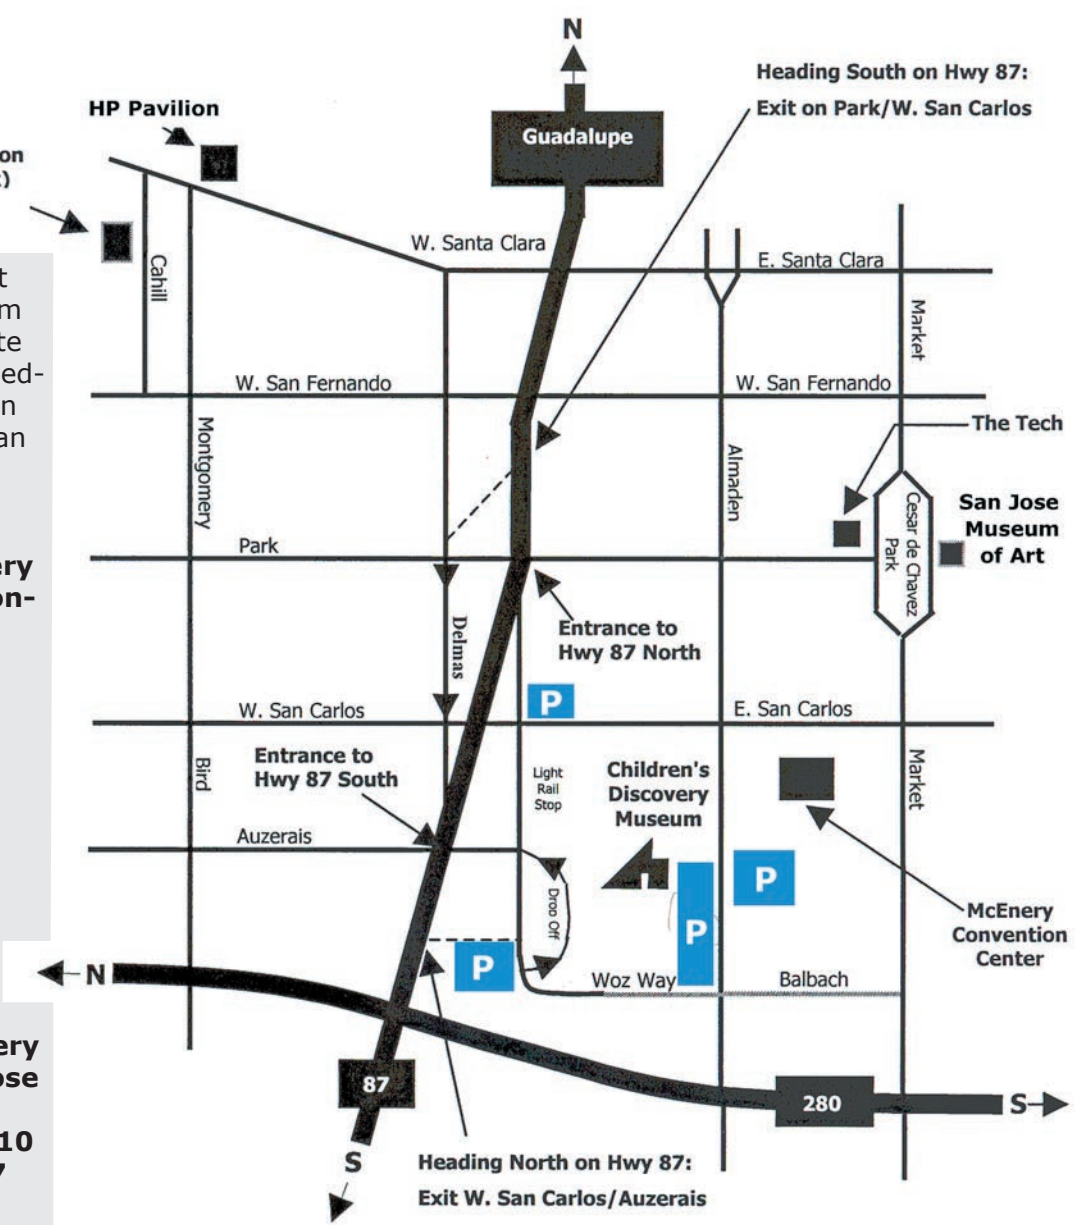

The parking lots that surround the Museum charge a variable rate based on events scheduled in the downtown area. Parking fees can range from \$3.00 to \$7.00 per vehicle.

Children's Discovery Museum has no control over the daily rate charged.

Children's Discovery Museum of San Jose
180 Woz Way
San Jose, CA 95110
(408) 298-5437

Directions to Children's Discovery Museum (by car/van)

- Heading **South** on I-280:
- Exit on Bird Ave.
- Turn left on Bird Ave.
- Turn right on Auzerais Ave. or W. San Carlos St.
- Turn right on Woz Way

Directions back to freeway (from Woz/87 lot)

- To **North** I-280:
- Turn right on Woz Way
- Turn right on Almaden Blvd.
- Entrance to I-280 North is on right