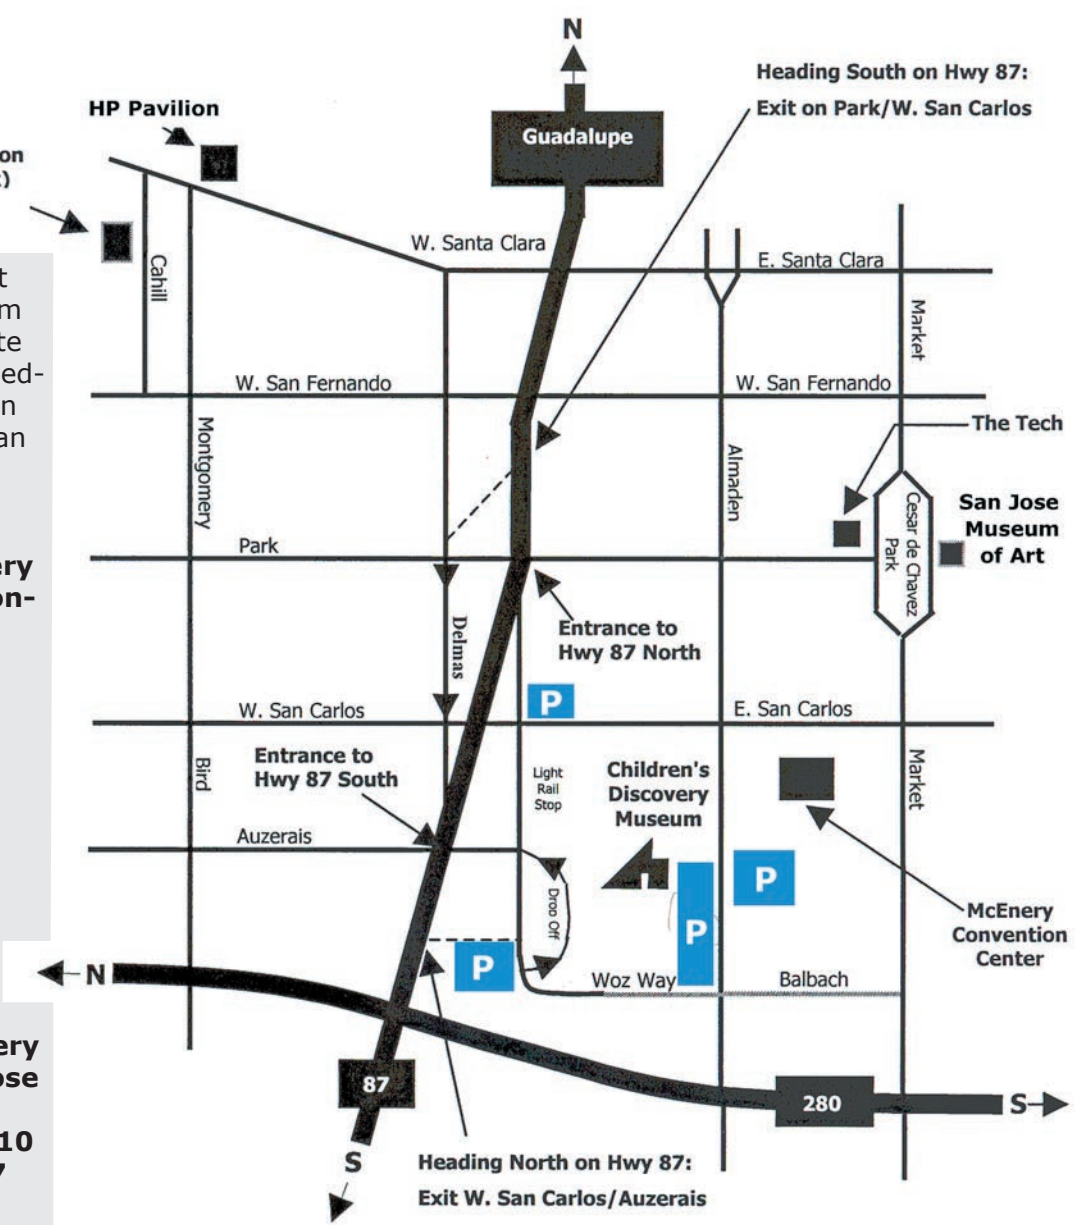

The parking lots that surround the Museum charge a variable rate based on events scheduled in the downtown area. Parking fees can range from \$3.00 to \$7.00 per vehicle.

**Children's Discovery Museum has no control over the daily rate charged.**

**Children's Discovery Museum of San Jose  
180 Woz Way  
San Jose, CA 95110  
(408) 298-5437**

**Directions to Children's Discovery Museum (by car/van)**

Heading **South** on 87 (Guadalupe Parkway):  
Exit on Park Ave./San Carlos St.  
Turn left on Park Ave.  
Turn right on Woz Way

**Directions back to freeway (from Woz/87 lot)**

To **North** 87 (Guadalupe Parkway):  
Turn right on Woz Way  
Turn left on Almaden Blvd.  
Turn left on W. San Carlos St.  
Turn right on Woz Way  
Entrance to 87 North is at end of Woz Way